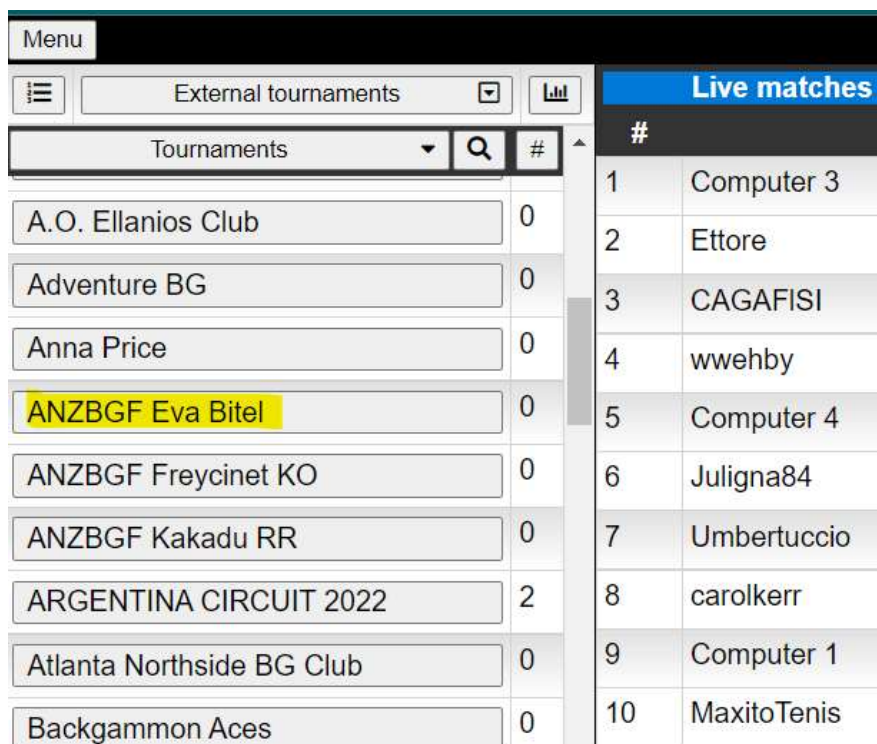

Set your status to "Tournament ready"

Go to Main/External tournaments:

:

Once you have selected External tournaments, scroll down to ANZBGF Eva Bitel and join the room. You can also search for the room using the search icon (magnifying glass).

Your opponent should be waiting for you in the room.

Match settings are pre-set. Just click on opponents name, click challenge, and wait for them to accept challenge.

Report your win to results@anzbgf.org