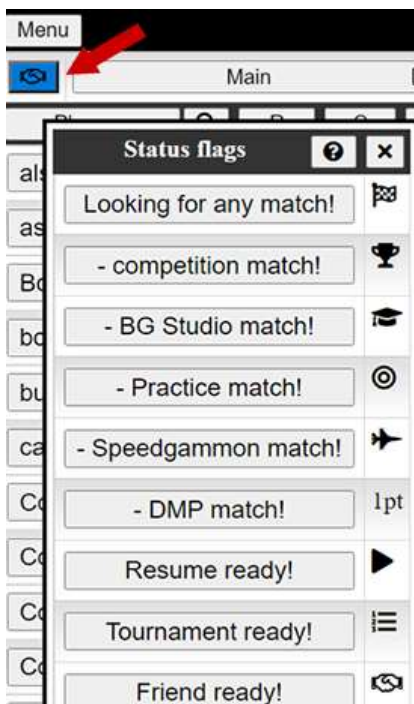

AUSTRALIA NEW ZEALAND
BACKGAMMON FEDERATION

HEROES for NEWBIES

Sign up at Heroes: <https://heroes.backgammonstudio.com/>

Schedule your matches early to avoid time conflicts leading up to the deadline.

PLAYING AT HEROES

Set your status to "Tournament ready"

Go to Main/External tournaments:

:

Once you have selected External tournaments, scroll down to ANZBGF Eva Bitel and join the room. You can also search for the room using the search icon (magnifying glass).