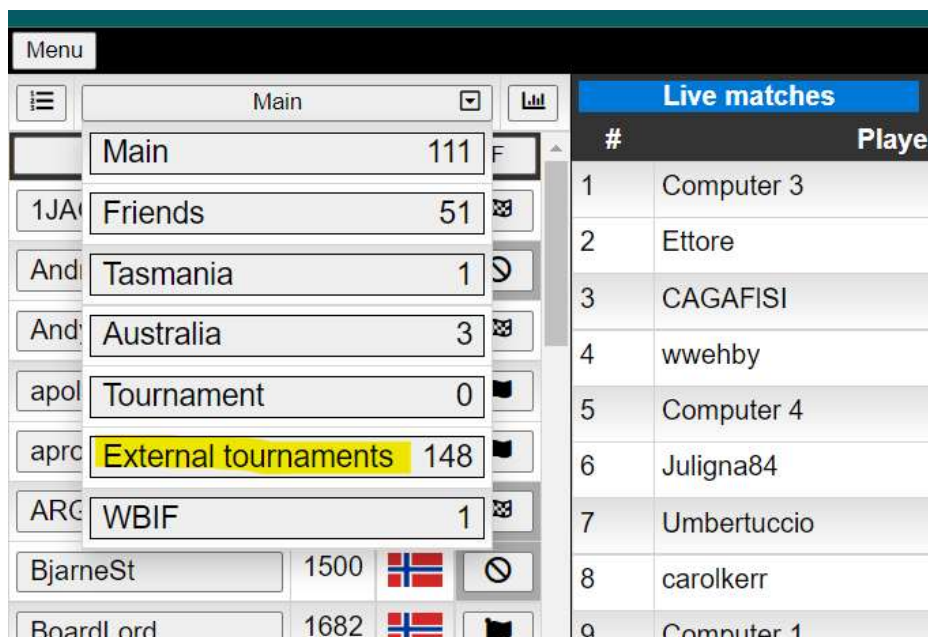

AUSTRALIA NEW ZEALAND
BACKGAMMON FEDERATION

HEROES for NEWBIES

Sign up at Heroes: <https://heroes.backgammonstudio.com/>

Schedule your matches early to avoid time conflicts leading up to the deadline.

PLAYING AT HEROES

Set your status to "Tournament ready"

Go to Main/External tournaments:

:

Once you have selected External tournaments, scroll down to ANZBGF Eva Bitel and join the room. You can also search for the room using the search icon (magnifying glass).